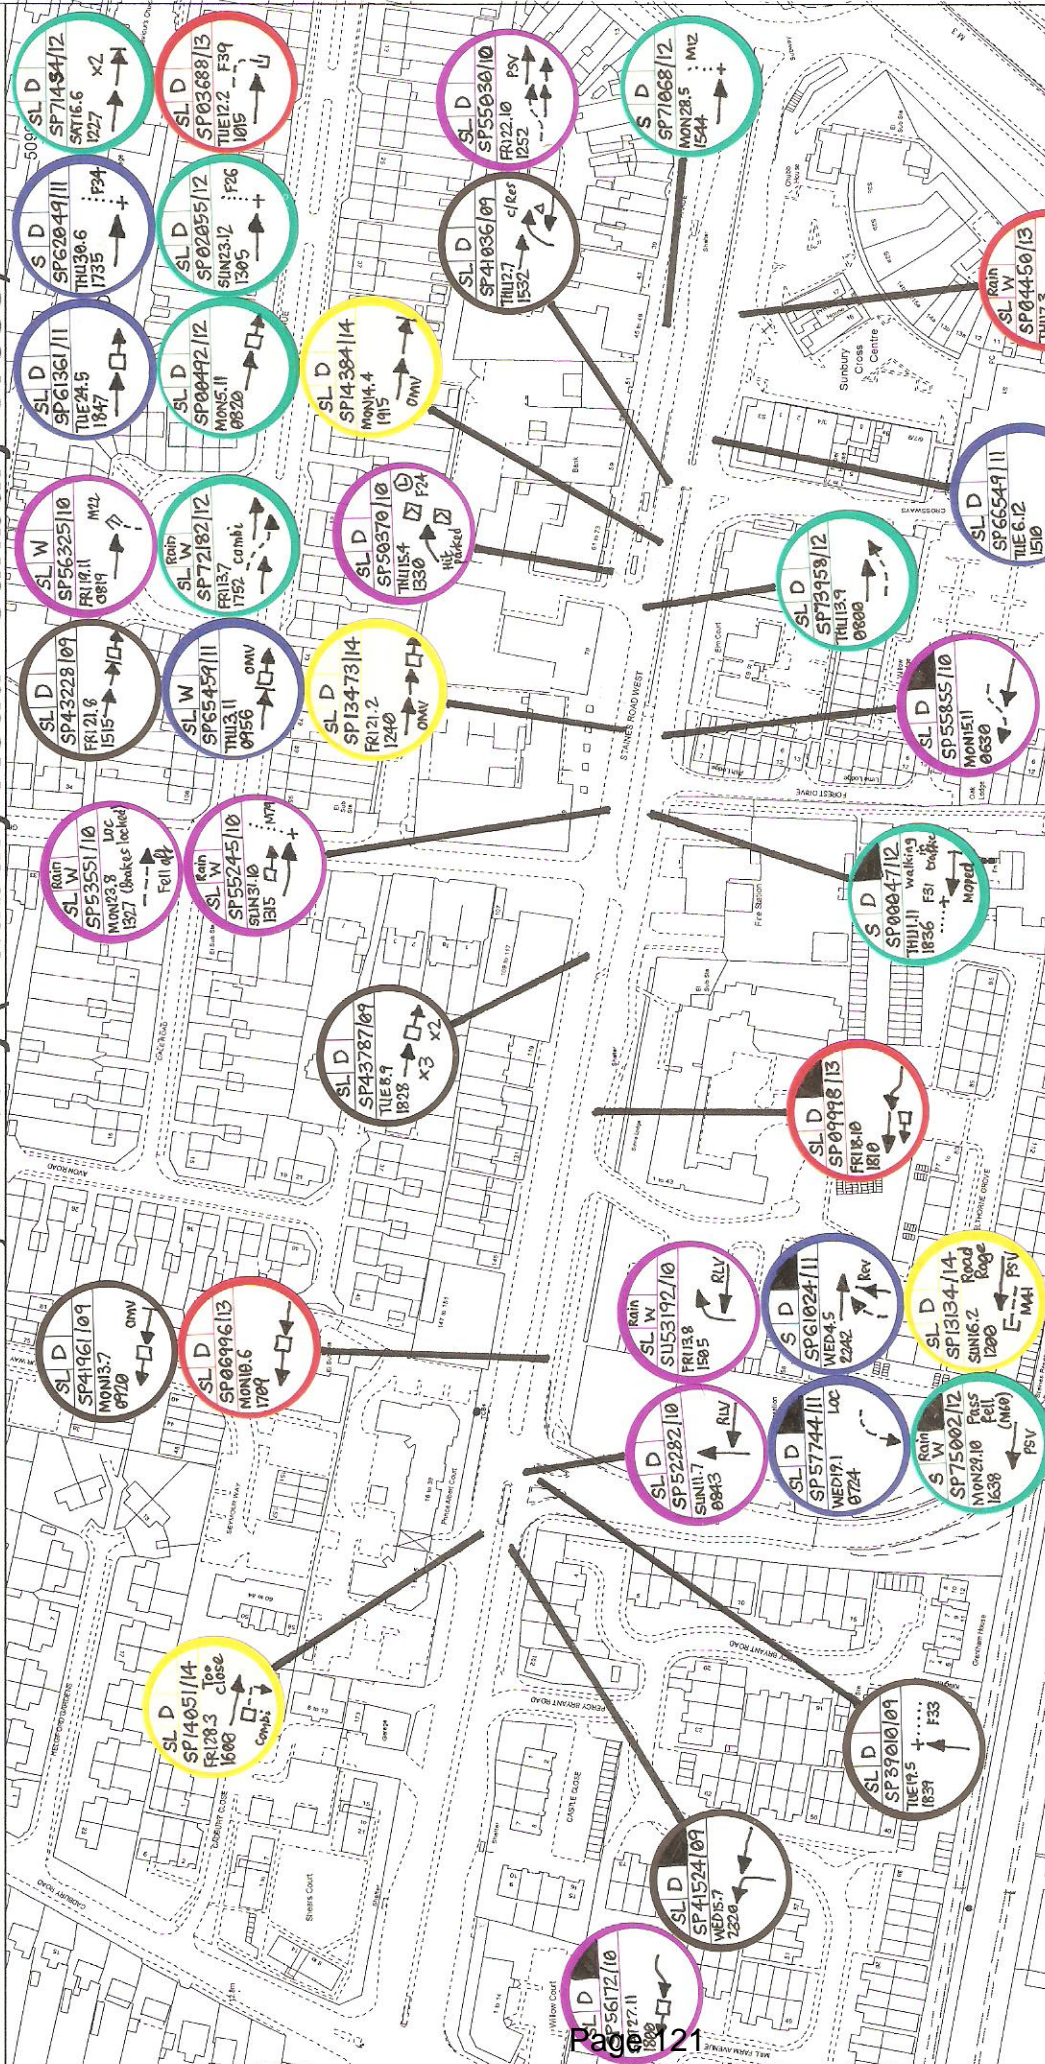

A308 Staines Road West, Sunbury (Cadbury Road - Sunbury Cross)

Year	J	F	M	A	M	J	J	A	S	O	N	D	Tot	F	S	Sl	Dark	Wet	Skd	Ped	P/C	M/C	Shnt	RT	RLV
09	0	0	0	0	1	0	3	1	1	0	0	0	6	0	0	6	1	0	1	1	0	0	3	1	2
10	0	0	0	1	0	0	1	2	0	2	3	0	9	0	0	9	2	4	1	1	1	3	2	0	2
11	1	0	0	0	2	1	0	0	0	1	1	6	0	2	4	2	1	1	1	1	0	2	3	0	0
12	0	0	0	0	1	1	0	1	1	2	1	8	0	3	5	2	2	0	3	0	3	3	0	0	0
13	0	1	1	0	0	1	0	0	0	1	0	4	0	4	1	1	0	0	1	0	0	1	0	2	1
14	0	2	1	1	0	0	0	0	0	0	0	4	0	4	0	4	0	0	1	0	1	1	1	0	0
Totals													37	0	5	32	8	4	6	3	9	14	2	4	

Reproduced from the Ordnance Survey mapping with the permission of the Controller of Her Majesty's Stationery Office © Crown copyright. Unauthorised reproduction infringes Crown copyright and may lead to prosecution or civil proceedings.

Scale 1:2500

Surrey County Council, LA076972, 1998.

Date: 13/06/2014

This page is intentionally left blank